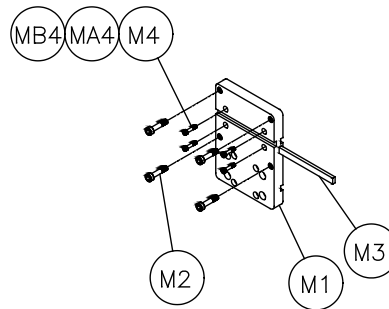

ASSEMBLY "M, MA & MB"

Item	Description	Qty	Part #
AE	Assembly, M3 Base, Combination	1	n/a
AE1	Base, M3 Combination	1	157427
AE2	Screw, ½-13 x 3 ½ Hex Hd. Cap, Full Thread	4	158284
AE3	Level, Circular Bubble	1	157429
AE4	Gasket, Neoprene size 1" x ½ x 47.8"	3.98'	154543
AE5	Plate, Air Seal	1	157430
AE6	Gasket, 1/8" Neoprene Rubber	1	157431
AE7	Fitting, ¼ MNPT x 3/8 Barb	1	154659
AE8	Screw, Spade Hd. Thumb ¼-20 x ¾ w/ Shoulder	2	157432
AE9	Label, Manta Serial Tag	1	157730
AE10	Label, Caution, Safety	1	155576
AE11	Label, MK, Adhesive	1	157914
AF	Assembly, M3 Base, Combination Tilt	1	n/a
AF1	Base, M3 Combination Tilt	1	158393
AF2	Screw, ½-13 x 3 ½ Hex Hd. Cap, Full Thread	4	158284
AF3	Level, Circular Bubble	1	157429
AF4	Gasket, Neoprene size 1" x ½ x 47.8"	3.98'	154543
AF5	Plate, Air Seal	1	157430
AF6	Gasket, 1/8" Neoprene Rubber	1	157431
AF7	Fitting, ¼ MNPT x 3/8 Barb	1	154659
AF8	Screw, Spade Hd. Thumb ¼-20 x ¾ w/ Shoulder	2	157432
AF9	Label, Manta Serial Tag	1	157730
AF10	Label, Caution, Safety	1	155576
AF11	Label, MK, Adhesive	1	157914
AF12	Screw, ½-13 x 4-½ Hex Hd. Cap	1	158397
AF13	Washer, ½ SAE Flat	2	150924
AF14	Washer, ½ Split Lock	1	153524
AF15	Nut ½-13 Hex	1	151282
AG	Assembly, M3 Base, Anchor Tilt	1	n/a
AG1	Base, M3 Anchor, Tilt	1	157413
AG2	Screw, ½-13 x 3 ½ Hex Hd. Cap, Full Thread	4	158284
AG3	Nut, ½-13 Hex Hd.	2	151282
AG4	Screw, ½-13 x 4 ½ Hex Hd. Cap	2	158397
AG5	Washer, ½ SAE Flat	4	150924
AG6	Washer, ½ Split Lock	2	153524
AG7	Label, Caution, Safety	1	155576
AG8	Level, Circular Bubble	1	157429
AG9	Label, Manta Serial Tag	1	157730
AG10	Label, MK, Adhesive	1	157914
AG11	Label, For Information on Service	1	155038
B	Assembly, M3 Wheel Bracket, Combo		n/a
B1	Bracket, Wheel, Combo	1	158392
B2	Wheel 6" x 1 ½ x ½ axle	2	157434
B3	Cap, Push ½" Stainless Steel	2	157435
B4	Collar, ½ I.D. x 1" O.D. x 7/16	2	157518
B5	Screw, ¼-20 x ¾ Flat Head Socket	4	154657
B6	Knob, Knurled Head ¼-20 x 2 ½	1	157436
B7	Pad, Toggle ¼-20	1	157437
B8	Label, Manta 1-1/4 x 5 1/8	1	155388
BA	Assembly, M3 Wheel Bracket, Tilt Combo		n/a
BA1	Bracket, Wheel, M3 Tilt Combo	1	158321
BA2	Wheel 6" x 1 ½ x ½ axle	2	157434