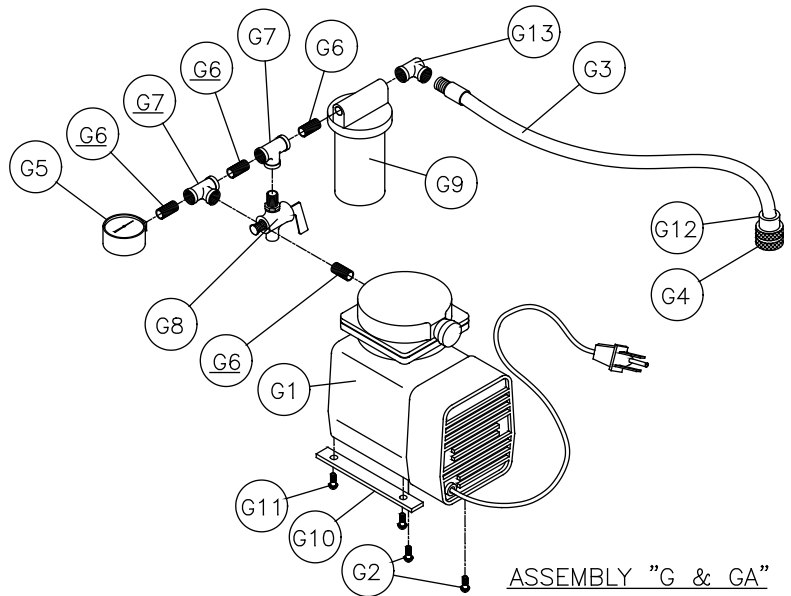

ASSEMBLY "G & GA"

MILWAUKEE
2" SPACER