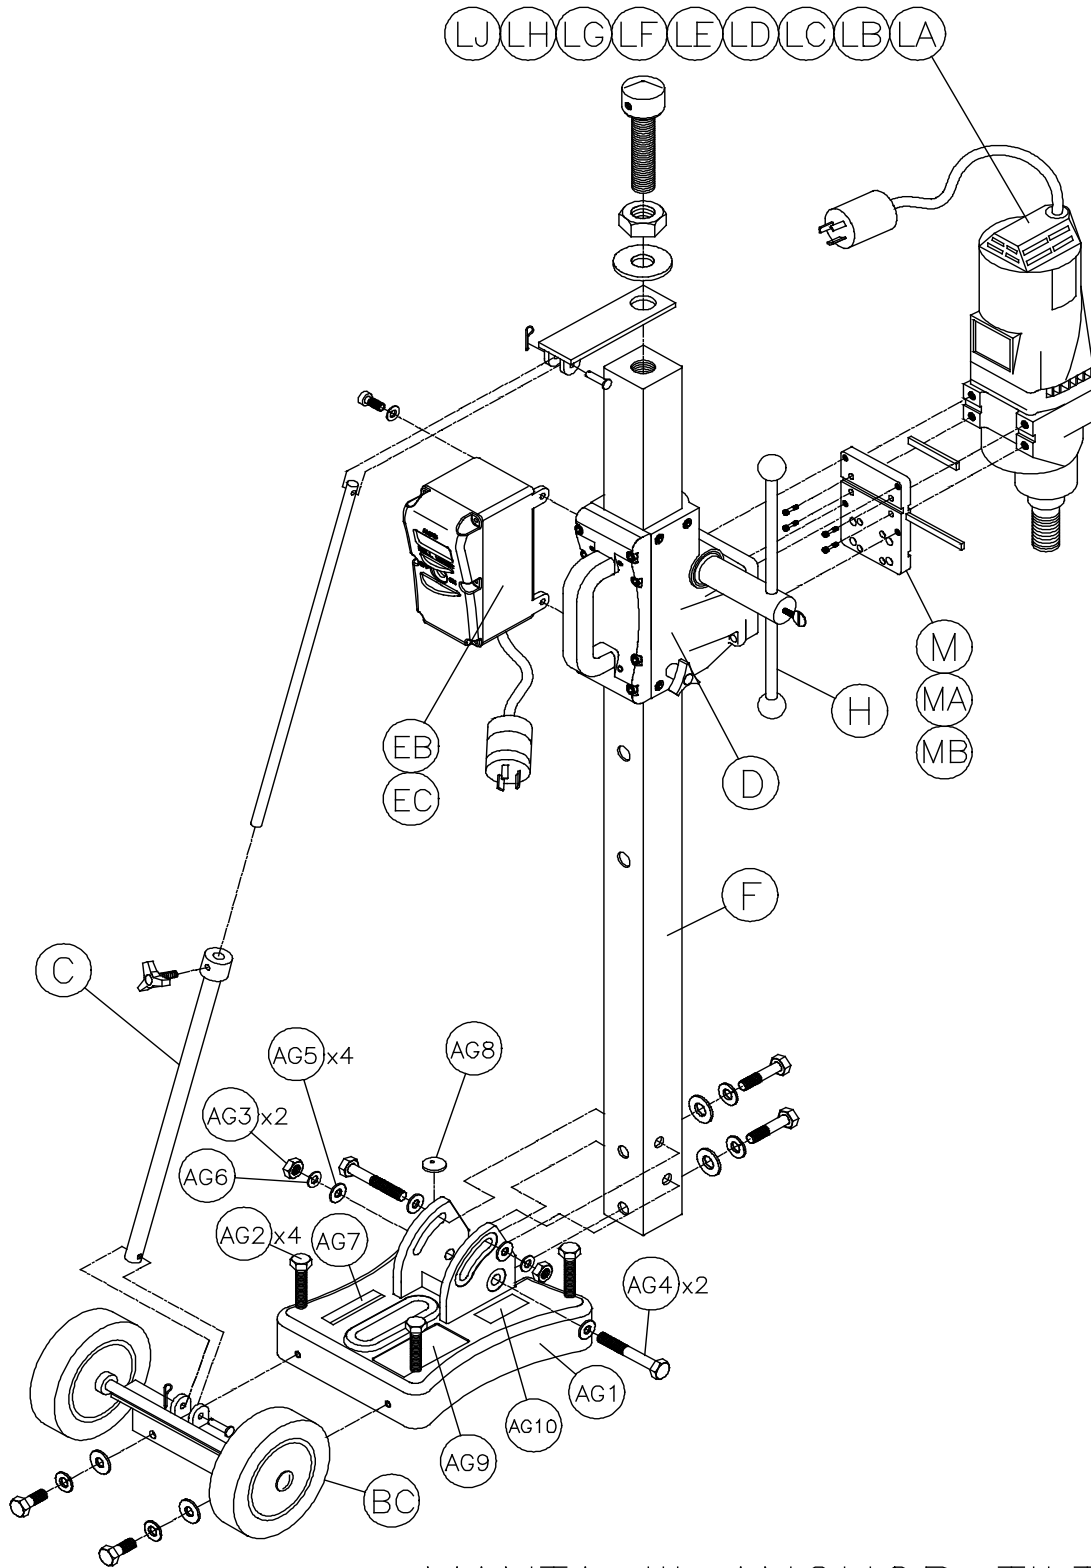

MANTA III ANCHOR TILT