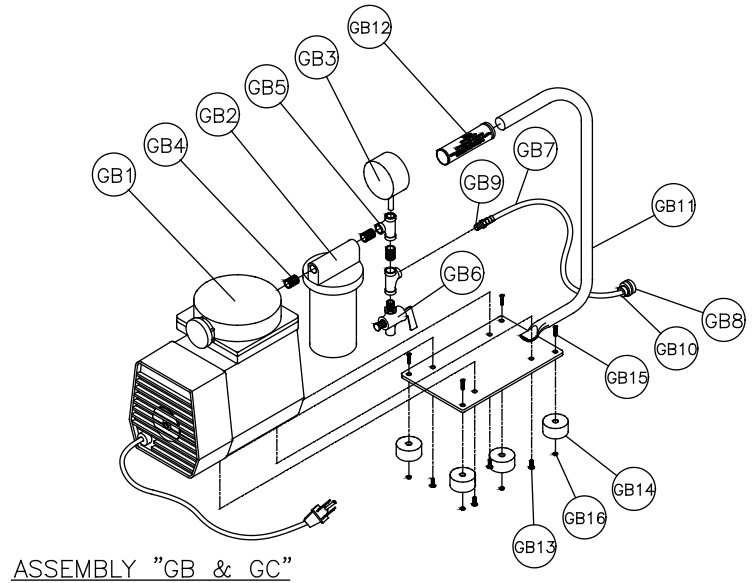

ASSEMBLY "GB & GC"