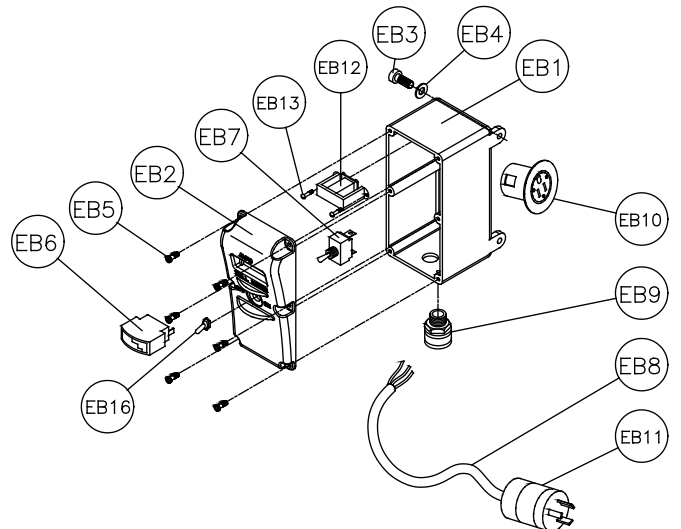

ASSEMBLY "EB & EC"