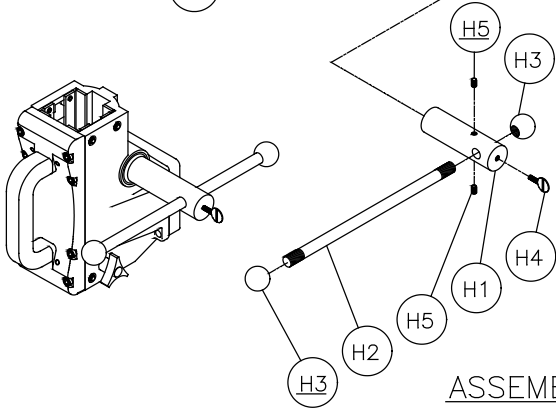

ASSEMBLY "H"