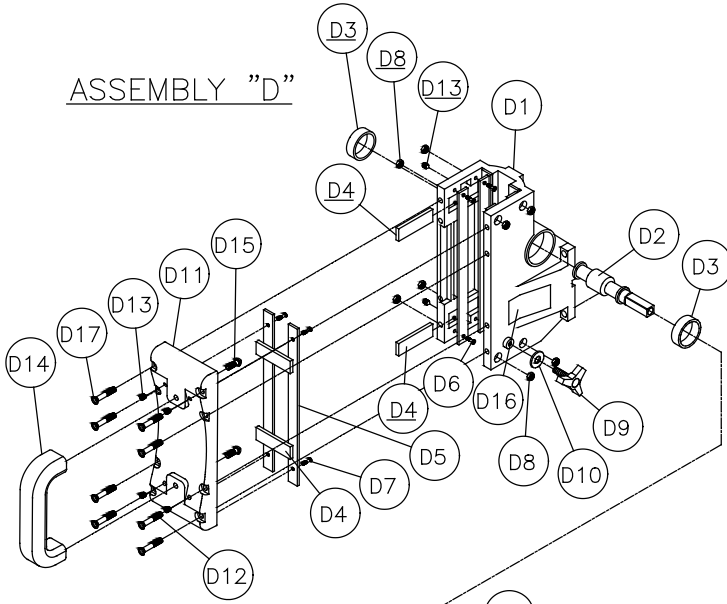

ASSEMBLY "D"