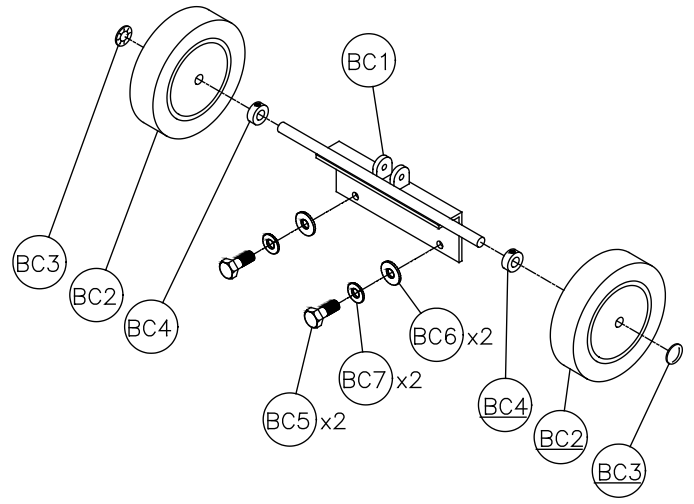

ASSEMBLY "BC"