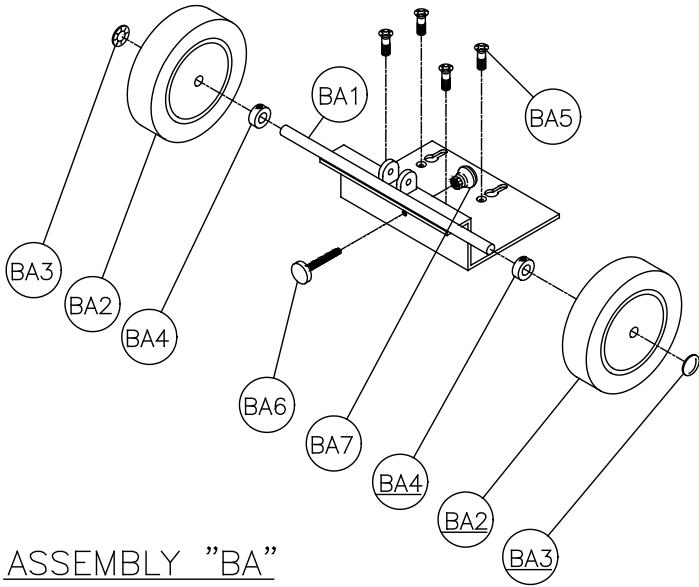

ASSEMBLY "BB"

ASSEMBLY "BA"