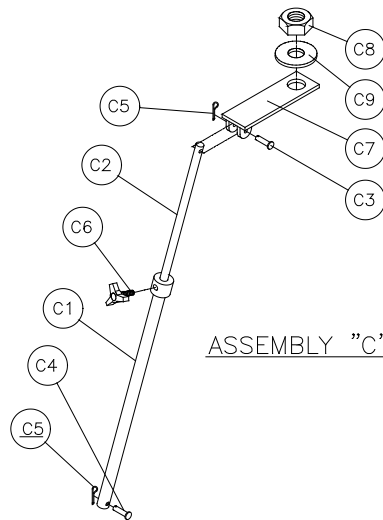

ASSEMBLY "C"