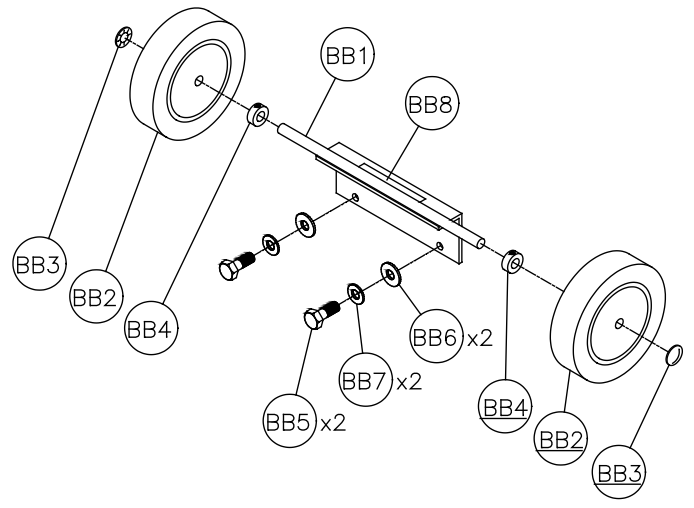

ASSEMBLY "BB"