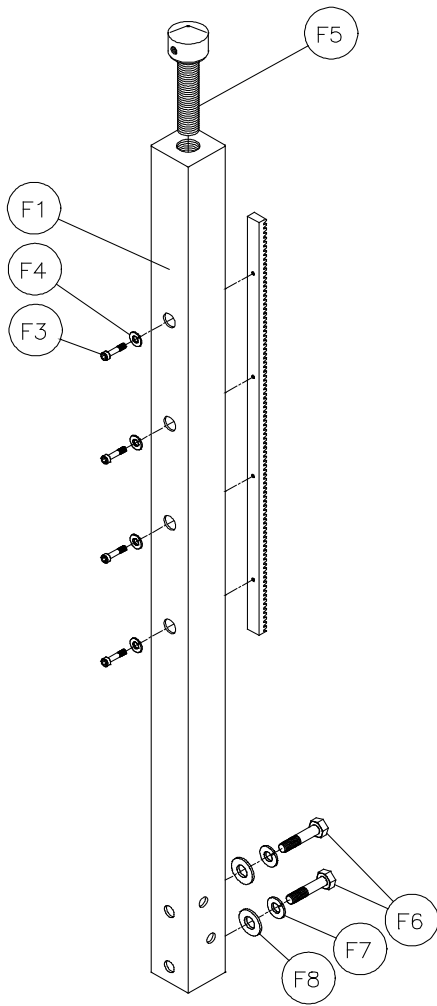

ASSEMBLY "F"