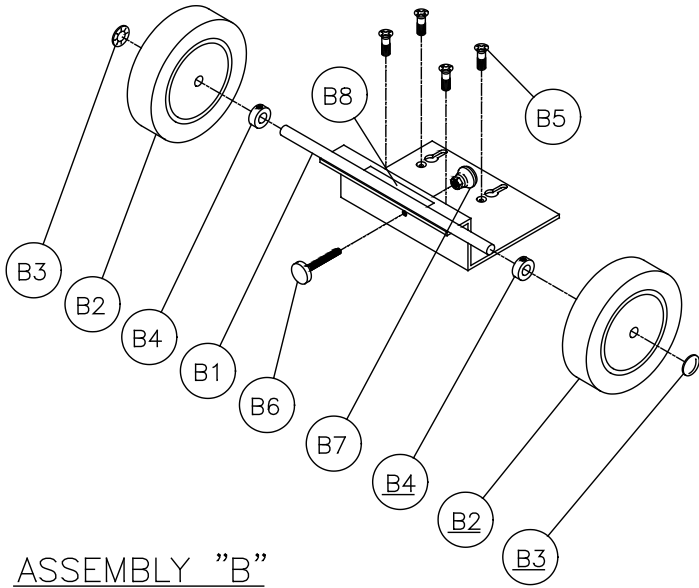

ASSEMBLY "BC"

ASSEMBLY "B"