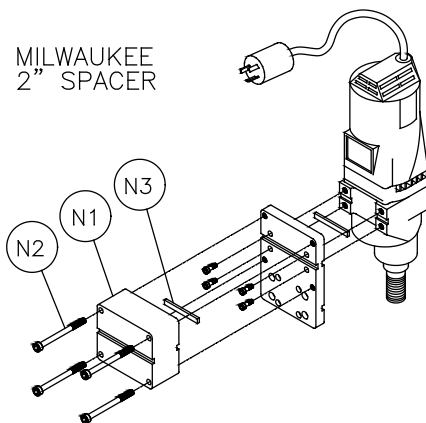

ASSEMBLY "M, MA & MB"

Item	Description	Qty	Part #
AE	Assembly, M3 Base, Combination	1	n/a
AE1	Base, M3 Combination	1	157427
AE2	Screw, ½-13 x 3 ½ Hex Hd. Cap, Full Thread	4	158284
AE3	Level, Circular Bubble	1	157429
AE4	Gasket, Neoprene size 1" x ½ x 47.8"	3.98'	154543
AE5	Plate, Air Seal	1	157430
AE6	Gasket, 1/8" Neoprene Rubber	1	157431
AE7	Fitting, ¼ MNPT x 3/8 Barb	1	154659
AE8	Screw, Spade Hd. Thumb ¼-20 x ¾ w/ Shoulder	2	157432
AE9	Label, Manta Serial Tag	1	157730
AE10	Label, Caution, Safety	1	155576
AE11	Label, MK, Adhesive	1	157914
AF	Assembly, M3 Base, Combination Tilt	1	n/a
AF1	Base, M3 Combination Tilt	1	158393
AF2	Screw, ½-13 x 3 ½ Hex Hd. Cap, Full Thread	4	158284
AF3	Level, Circular Bubble	1	157429
AF4	Gasket, Neoprene size 1" x ½ x 47.8"	3.98'	154543
AF5	Plate, Air Seal	1	157430
AF6	Gasket, 1/8" Neoprene Rubber	1	157431
AF7	Fitting, ¼ MNPT x 3/8 Barb	1	154659
AF8	Screw, Spade Hd. Thumb ¼-20 x ¾ w/ Shoulder	2	157432
AF9	Label, Manta Serial Tag	1	157730
AF10	Label, Caution, Safety	1	155576
AF11	Label, MK, Adhesive	1	157914
AF12	Screw, ½-13 x 4-½ Hex Hd. Cap	1	158397
AF13	Washer, ½ SAE Flat	2	150924
AF14	Washer, ½ Split Lock	1	153524
AF15	Nut ½-13 Hex	1	151282
AG	Assembly, M3 Base, Anchor Tilt	1	n/a
AG1	Base, M3 Anchor, Tilt	1	157413
AG2	Screw, ½-13 x 3 ½ Hex Hd. Cap, Full Thread	4	158284
AG3	Nut, ½-13 Hex Hd.	2	151282
AG4	Screw, ½-13 x 4 ½ Hex Hd. Cap	2	158397
AG5	Washer, ½ SAE Flat	4	150924
AG6	Washer, ½ Split Lock	2	153524
AG7	Label, Caution, Safety	1	155576
AG8	Level, Circular Bubble	1	157429
AG9	Label, Manta Serial Tag	1	157730
AG10	Label, MK, Adhesive	1	157914
AG11	Label, For Information on Service	1	155038
B	Assembly, M3 Wheel Bracket, Combo		n/a
B1	Bracket, Wheel, Combo	1	158392
B2	Wheel 6" x 1 ½ x ½ axle	2	157434
B3	Cap, Push ½" Stainless Steel	2	157435
B4	Collar, ½ I.D. x 1" O.D. x 7/16	2	157518
B5	Screw, ¼-20 x ¾ Flat Head Socket	4	154657
B6	Knob, Knurled Head ¼-20 x 2 ½	1	157436
B7	Pad, Toggle ¼-20	1	157437
B8	Label, Manta 1-1/4 x 5 1/8	1	155388
BA	Assembly, M3 Wheel Bracket, Tilt Combo		n/a
BA1	Bracket, Wheel, M3 Tilt Combo	1	158321
BA2	Wheel 6" x 1 ½ x ½ axle	2	157434