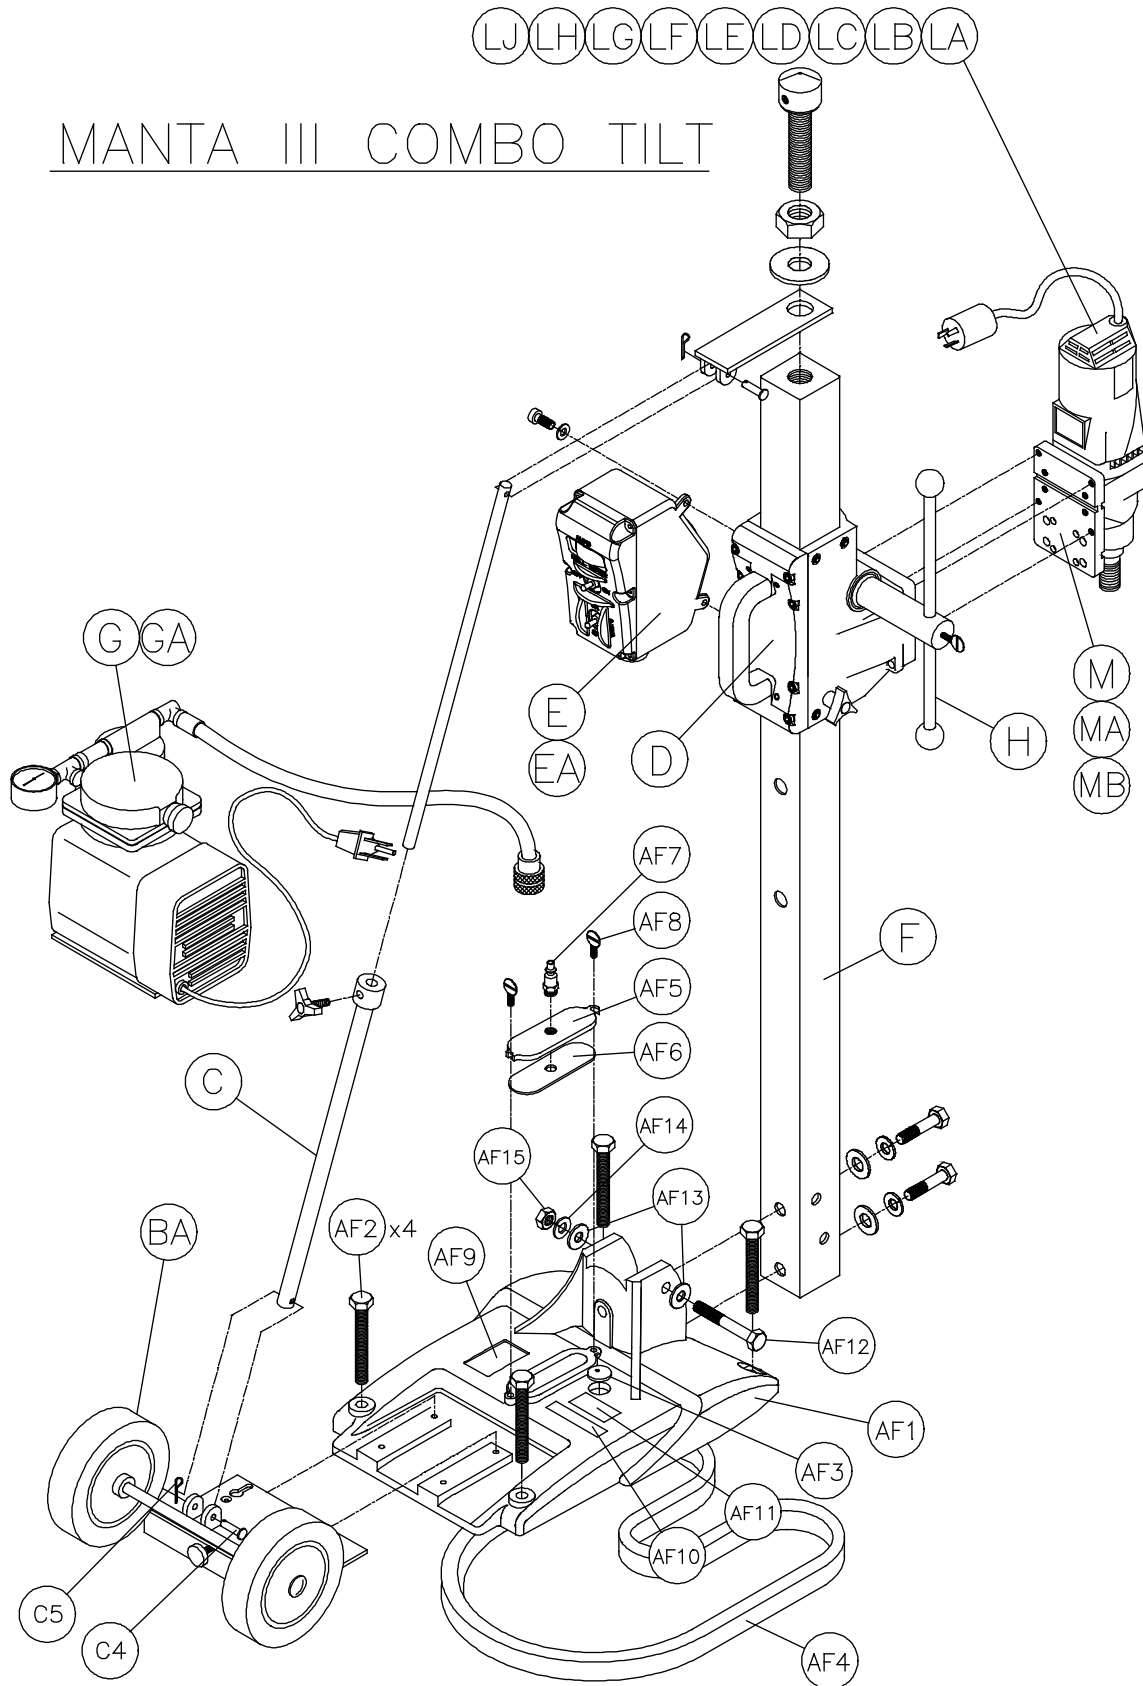

MANTA III COMBO TILT