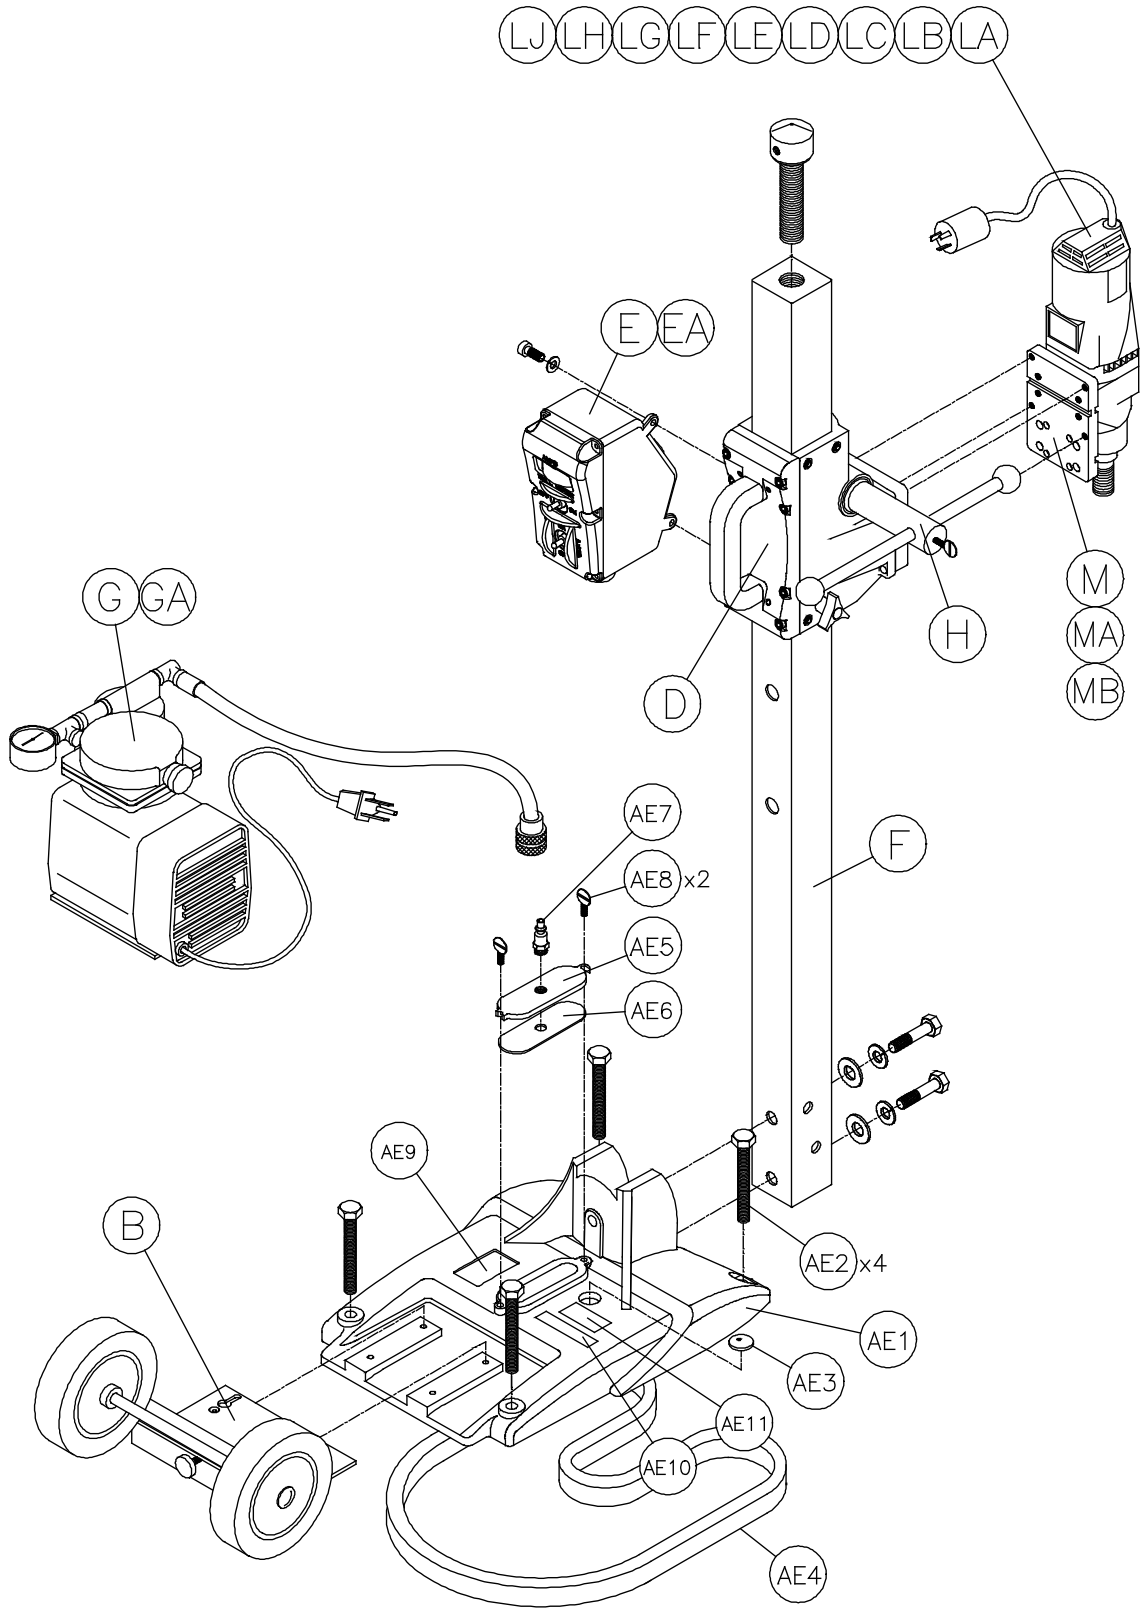

MANTA III COMBO