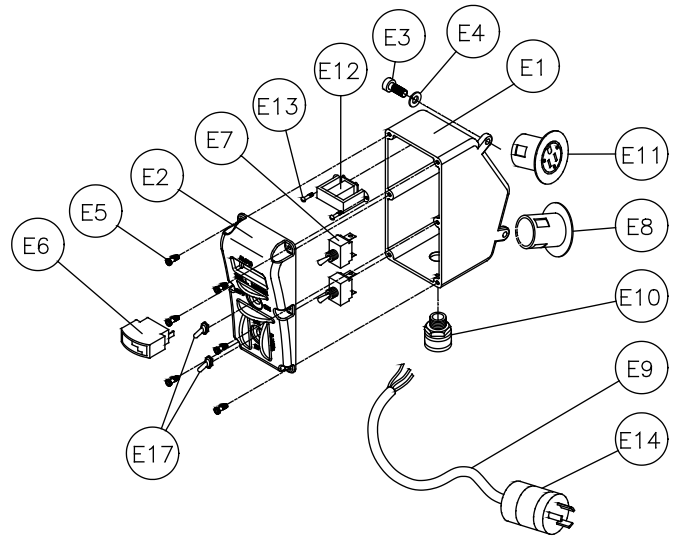

ASSEMBLY "H"

ASSEMBLY "E & EA"